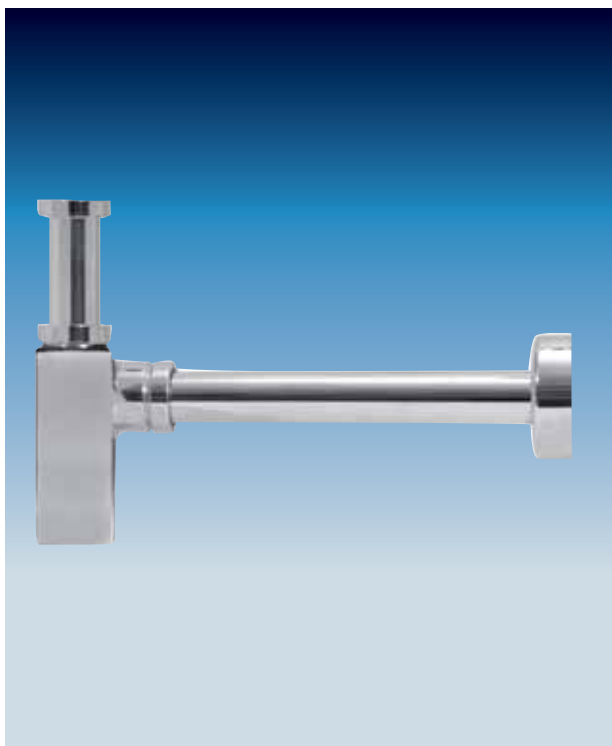

494

Sifone per lavabo quadro mod. Sofia

Wash-basin trap mod. Sofia squared

Dimensioni in mm

A 1 1/4"

B 32

C

D 50